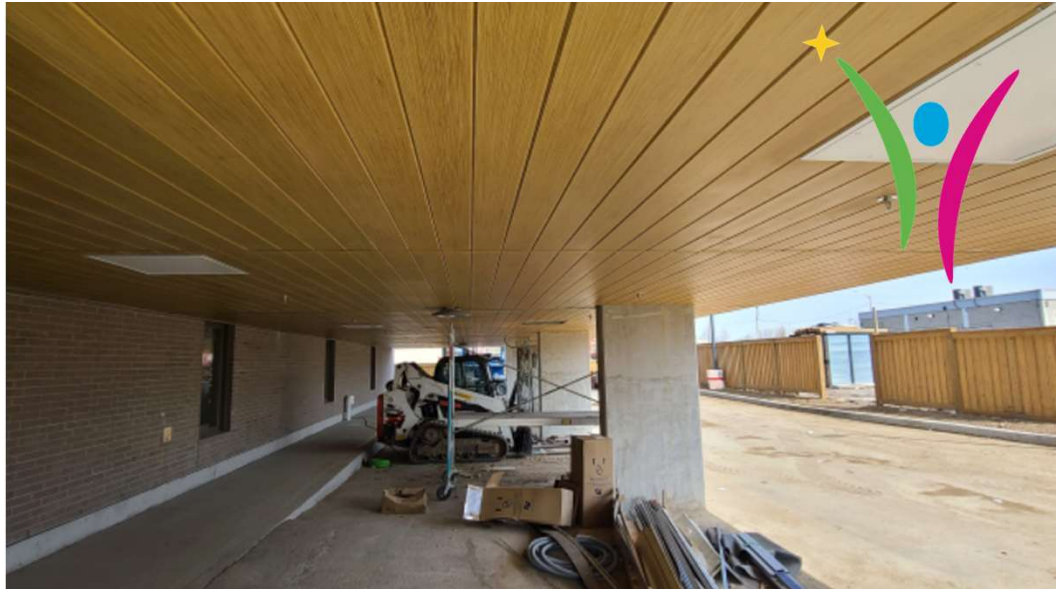

Inspiring Abilities. Enriching Lives.

Project Overview

- 18-one-and-two-bedroom units
- Mass Timber Construction
- Prefab Construction
- Universal Design
- Neighbour Helping Neighbour model
- This is the second KW Habilitation affordable housing project

Inside 878 Frederick

Building a community where
everyone belongs and participates.

A community
where everyone
belongs and
participates.

Move in Dates this
June and July!